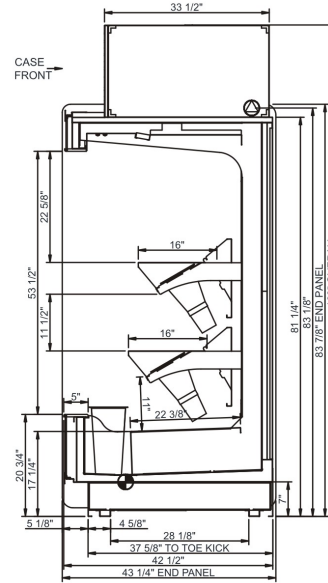

Floral - FR Straight Open Upright Case w/ Convertible Shelves - Remote DX & LED

Models

FR6C.6003
FR8C.6003

Features	Standard	Options
EXTERIOR COLOR	<input type="checkbox"/> Black	<input type="checkbox"/> Painted (Bronze Pearlescent)
INTERIOR COLOR	<input type="checkbox"/> Black	<input type="checkbox"/> Painted (Bronze Pearlescent)
BASE SUPPORT	<input type="checkbox"/> Rail system for shims	
END PANELS	<input type="checkbox"/> Cutaway w/ glass	<input type="checkbox"/> Full with mirror
FRONT	<input type="checkbox"/> Open reach-in front	
LOWER FRONT PANEL	<input type="checkbox"/> Black	<input type="checkbox"/> Painted (Bronze Pearlescent)
REAR	<input type="checkbox"/> Solid back panel, galvanized	<input type="checkbox"/> Solid back panel, black
UPPER FRONT PANEL	<input type="checkbox"/> Black	<input type="checkbox"/> Painted (Bronze Pearlescent)
BUCKETS	<input type="checkbox"/> 8-1/2"Dia x 13"H Marco buckets for base, 7-7/8"Dia x 13"H buckets for shelf	
SHELVING	<input type="checkbox"/> Convertible shelving w/ buckets, non-lighted	
LIGHTS	<input type="checkbox"/> LED top light(s)	
ELECTRICAL CONNECT	<input type="checkbox"/> Leads	
REFRIGERATION	<input type="checkbox"/> Remote DX piped at base	<input type="checkbox"/> Remote DX piped at top

Applications

- Straight open upright merchandiser for fresh cut flowers.
- Bucket capacity =
FR6C.6003 (9)
Base, (12) Shelf
FR8C.6003 (11)
Base, (16) Shelf

Floral FR Straight Open Upright Case w/ Convertible Shelves - Remote DX & LED

Model	L x D x H (Lengths include end panels)
FR6C.6003	74-1/4"L x 43-1/4"D x 100"H
FR8C.6003	93-1/8"L x 43-1/4"D x 100"H

IMPORTANT NOTES:

WARNING

This product can expose you to chemicals including Urethane (Ethyl Carbamate), which are known to the State of California to cause cancer and birth defects or other reproductive harm. For more information go to www.P65Warnings.ca.gov.