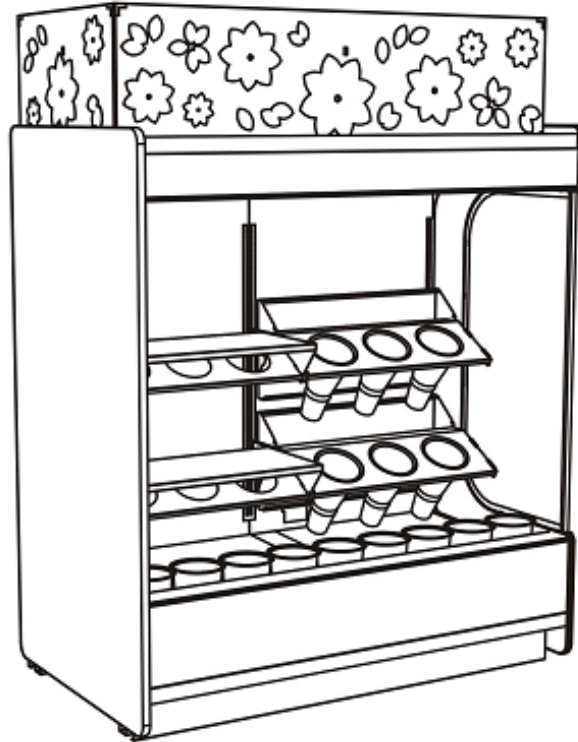

Floral - FR Straight Open Upright Case w/ Convertible Shelves - Remote DX & LED

Models

FR6C.6003
FR8C.6003

Features	Standard	Options
EXTERIOR COLOR	<input type="checkbox"/> Black	<input type="checkbox"/> Painted (Bronze Pearlescent)
INTERIOR COLOR	<input type="checkbox"/> Black	<input type="checkbox"/> Painted (Bronze Pearlescent)
BASE SUPPORT	<input type="checkbox"/> Rail system for shims	
END PANELS	<input type="checkbox"/> Cutaway w/ glass	<input type="checkbox"/> Full with mirror
FRONT	<input type="checkbox"/> Open reach-in front	
LOWER FRONT PANEL	<input type="checkbox"/> Black	<input type="checkbox"/> Painted (Bronze Pearlescent)
REAR	<input type="checkbox"/> Solid back panel, galvanized	<input type="checkbox"/> Solid back panel, black
UPPER FRONT PANEL	<input type="checkbox"/> Black	<input type="checkbox"/> Painted (Bronze Pearlescent)
BUCKETS	<input type="checkbox"/> 8-1/2"Dia x 13"H Marco buckets for base, 7-7/8"Dia x 13"H buckets for shelf	
SHELVING	<input type="checkbox"/> Convertible shelving w/ buckets, non-lighted	
LIGHTS	<input type="checkbox"/> LED top light(s)	
ELECTRICAL CONNECT	<input type="checkbox"/> Leads	
REFRIGERATION	<input type="checkbox"/> Remote DX piped at base	<input type="checkbox"/> Remote DX piped at top

Applications

- Straight open upright merchandiser for fresh cut flowers.
- Bucket capacity =
FR6C.6003 (9)
Base, (12) Shelf
FR8C.6003 (11)
Base, (16) Shelf

Floral FR Straight Open Upright Case w/ Convertible Shelves - Remote DX & LED

Model	L x D x H (Lengths include end panels)
FR6C.6003	74-1/4"L x 43-1/4"D x 100"H
FR8C.6003	93-1/8"L x 43-1/4"D x 100"H

IMPORTANT NOTES:

WARNING

This product can expose you to chemicals including Urethane (Ethyl Carbamate), which are known to the State of California to cause cancer and birth defects or other reproductive harm. For more information go to www.P65Warnings.ca.gov.