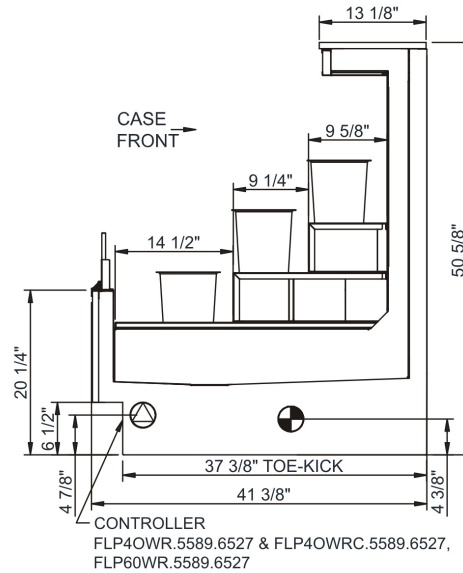

Floral - FLP Straight Outside LH Wrap Open Low Profile Case - Remote DX

Models

FLP6OWL.5589
FLP8OWL.5589

Features	Standard	Options
EXTERIOR COLOR	<input type="checkbox"/> Laminated (Kensington Maple)	<input type="checkbox"/> Laminated (Portico Teak)
INTERIOR COLOR	<input type="checkbox"/> Painted (Bronze Pearlescent)	
BASE SUPPORT	<input type="checkbox"/> Rail system for shims	
BUMPER END	<input type="checkbox"/> None	<input type="checkbox"/> 1" Boston bumper on end, 2 rows (specify side) (specify color)
END PANELS	<input type="checkbox"/> Cutaway w/ glass	<input type="checkbox"/> Full with mirror
FRONT	<input type="checkbox"/> Open	
LOWER FRONT PANEL	<input type="checkbox"/> Laminated (Kensington Maple)	<input type="checkbox"/> Laminated (Portico Teak)
REAR	<input type="checkbox"/> Solid back panel, black	
BUCKETS	<input type="checkbox"/> 8-1/2"Dia x 13"H Marco buckets	
SHELVING	<input type="checkbox"/> 13" bucket support shelves (3 levels)	
ELECTRICAL ACCESS	<input type="checkbox"/> Front electrical access	
ELECTRICAL CONNECT	<input type="checkbox"/> Leads	
REFRIGERATION	<input type="checkbox"/> Remote DX piped at base	

Applications

- Straight outside wrap, open low profile merchandiser for fresh cut flowers
- Bucket capacity =
FLP6OWL.5589 (33)
FLP8OWL.5589 (54)

Floral FLP Straight Outside LH Wrap Open Low Profile Case - Remote DX

Model	L x D x H (Lengths include end panels)
FLP6OWL.5589	111-3/4"L x 41-3/8"D x 50-5/8"H
FLP8OWL.5589	137-1/4"L x 41-3/8"D x 50-5/8"H

IMPORTANT NOTES:

- Units must be leveled during installation to ensure the unit is level and plumb.