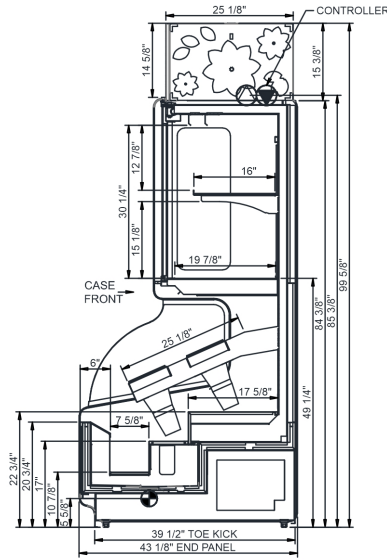

## Applications

- Combination open lower with doored upper refrigeration merchandiser for fresh cut flowers and floral arrangement display.
- Buckets Provided =  
FC2DR.6527 (6)  
FC3DR.6527 (10)  
FC4DR.6527 (12)

# Floral FCDR Doored Combination Case - Remote CO2 w/ Danfoss Controller

Model	L x D x H (Lengths include end panels)
FC2DRC.5969.7716	50-5/8"L x 43-1/8"D x 99-5/8"H
FC3DRC.5969.7716	74"L x 43-1/8"D x 99-5/8"H
FC4DRC.5969.7716*	98"L x 43-1/8"D x 99-5/8"H