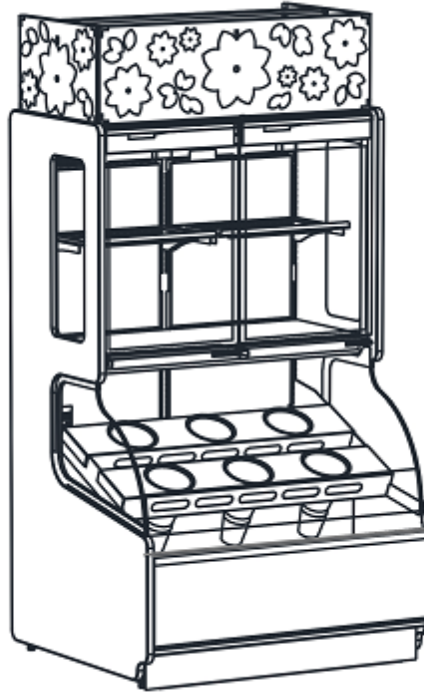

# Floral - FCDR Doored Combination Case - Remote CO2 w/ Danfoss Controller

## Models

FC2DRC.5969.7716

FC3DRC.5969.7716

FC4DRC.5969.7716

Features	Standard	Options
<b>EXTERIOR COLOR</b>	<input type="checkbox"/> Black	<input type="checkbox"/> Painted (Bronze Pearlescent)
<b>INTERIOR COLOR</b>	<input type="checkbox"/> Black	<input type="checkbox"/> Painted (Bronze Pearlescent)
<b>BASE SUPPORT</b>	<input type="checkbox"/> Rail system for shims	
<b>END PANELS</b>	<input type="checkbox"/> Cutaway w/ glass	<input type="checkbox"/> Full with mirror
<b>FRONT PANEL</b>	<input type="checkbox"/> Non-glass front panel	
<b>HEADER</b>	<input type="checkbox"/> Decorative header	
<b>UPPER REAR</b>	<input type="checkbox"/> Solid back panel, mirror	
<b>LOWER DISPLAY</b>	<input type="checkbox"/> 13" buckets	
<b>UPPER DISPLAY</b>	<input type="checkbox"/> Clear glass shelves, non-lighted	
<b>LIGHTS</b>	<input type="checkbox"/> LED top light(s)	
<b>ELECTRICAL ACCESS</b>	<input type="checkbox"/> Top electrical access	
<b>REFRIGERATION</b>	<input type="checkbox"/> Remote CO2 refrigeration (specify type) w/ Danfoss controller	

## Applications

- Combination open lower with doored upper refrigeration merchandiser for fresh cut flowers and floral arrangement display.
- Buckets Provided =  
FC2DR.6527 (6)  
FC3DR.6527 (10)  
FC4DR.6527 (12)